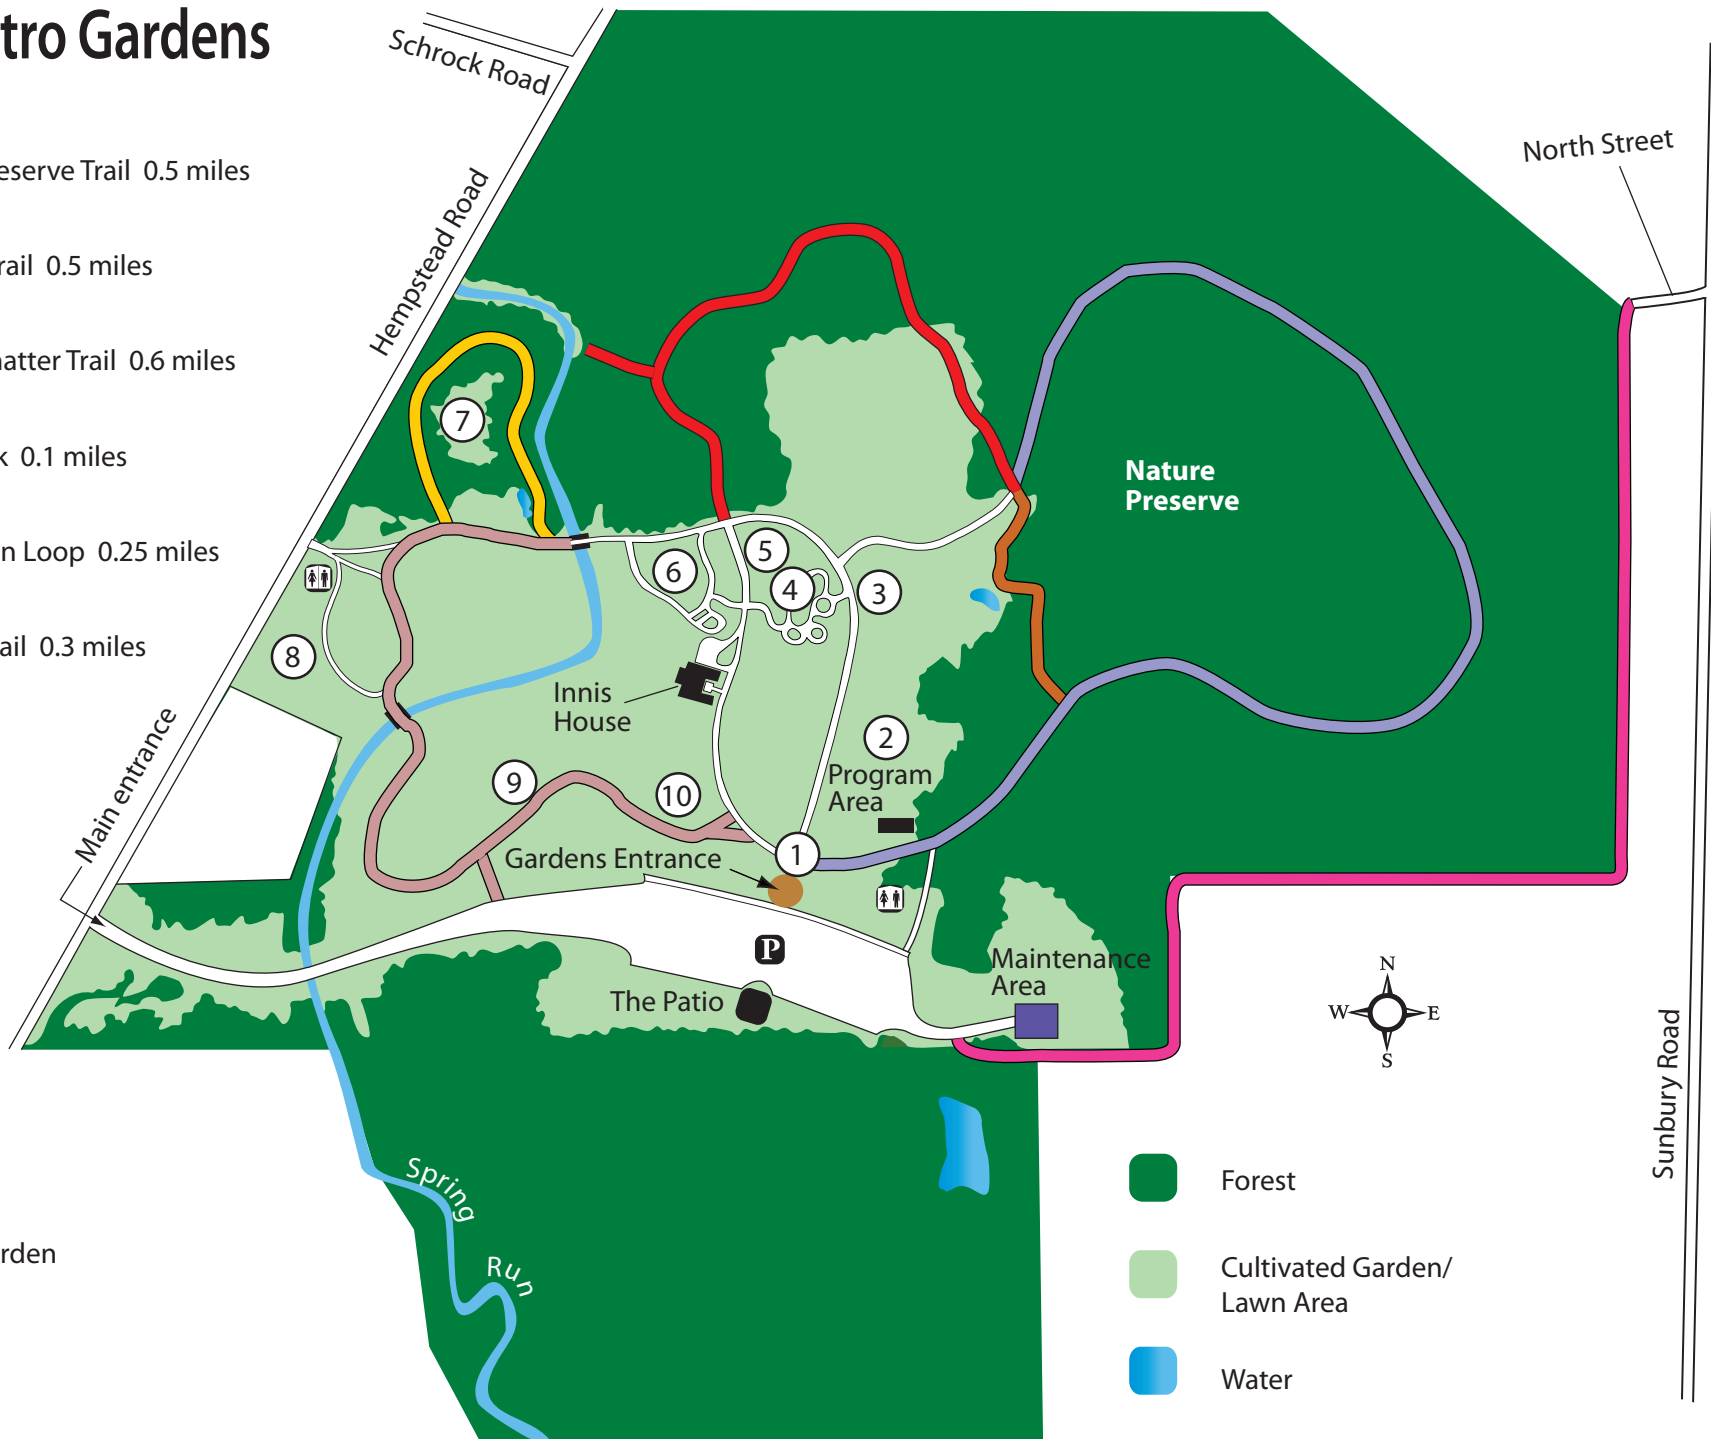

Inniswood Metro Gardens

-  Boardwalk Preserve Trail 0.5 miles
-  Brookwood Trail 0.5 miles
-  Chipmunk Chatter Trail 0.6 miles
-  Frog Talk Walk 0.1 miles
-  Sisters' Garden Loop 0.25 miles
-  Spring Run Trail 0.3 miles

Feature Gardens

- ① Circle Garden
- ② Rose Garden
- ③ Cutting Garden
- ④ Herb Garden
- ⑤ White Garden
- ⑥ Woodland Rock Garden
- ⑦ Sisters' Garden
- ⑧ Conifer Garden
- ⑨ Brookwood Trail Garden
- ⑩ Memorial Garden

-  Forest
-  Cultivated Garden/
Lawn Area
-  Water
-  Restrooms