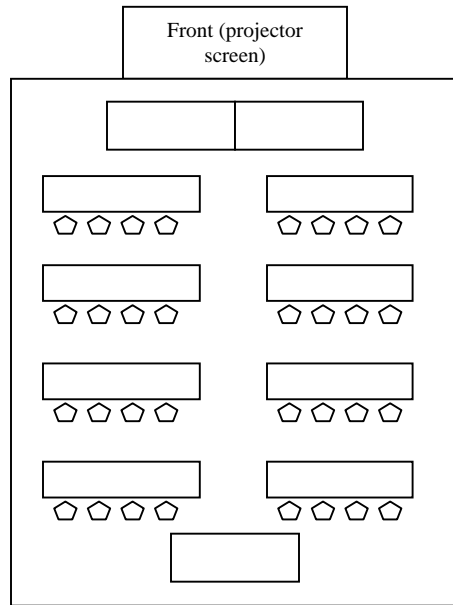

Blacklick Woods Lodge Setup Configurations

Theatre Style

Maximum seating: 70

Classroom Style

Maximum seating: 40

Meeting Style

Max Seating: 32 or 62 with chairs on all sides

General Setup

Maximum seating: 72