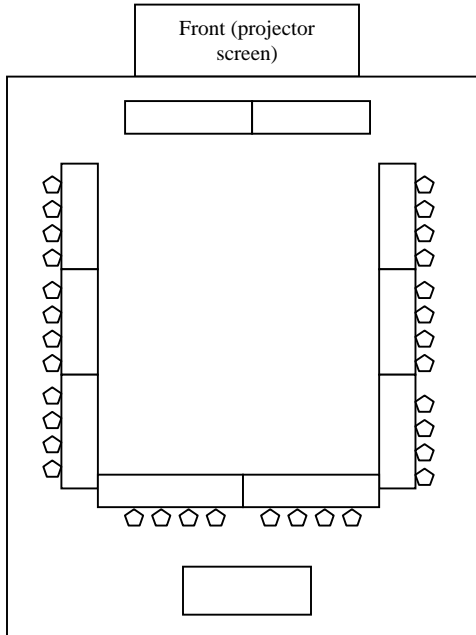

Blacklick Woods Lodge Setup Configurations

Theatre Style

Maximum seating: 70

Classroom Style

Maximum seating: 40

Meeting Style

Max Seating: 32 or 62 with chairs on all sides

General Setup

Maximum seating: 72