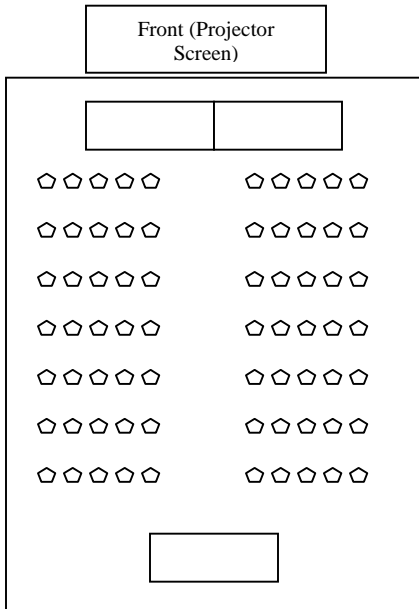

Blacklick Woods Lodge Setup Configurations

Theatre Style

Maximum seating: 70

Classroom Style

Maximum seating: 40

Meeting Style

Max Seating: 32 or 62 with chairs on all sides

General Setup

Maximum seating: 72