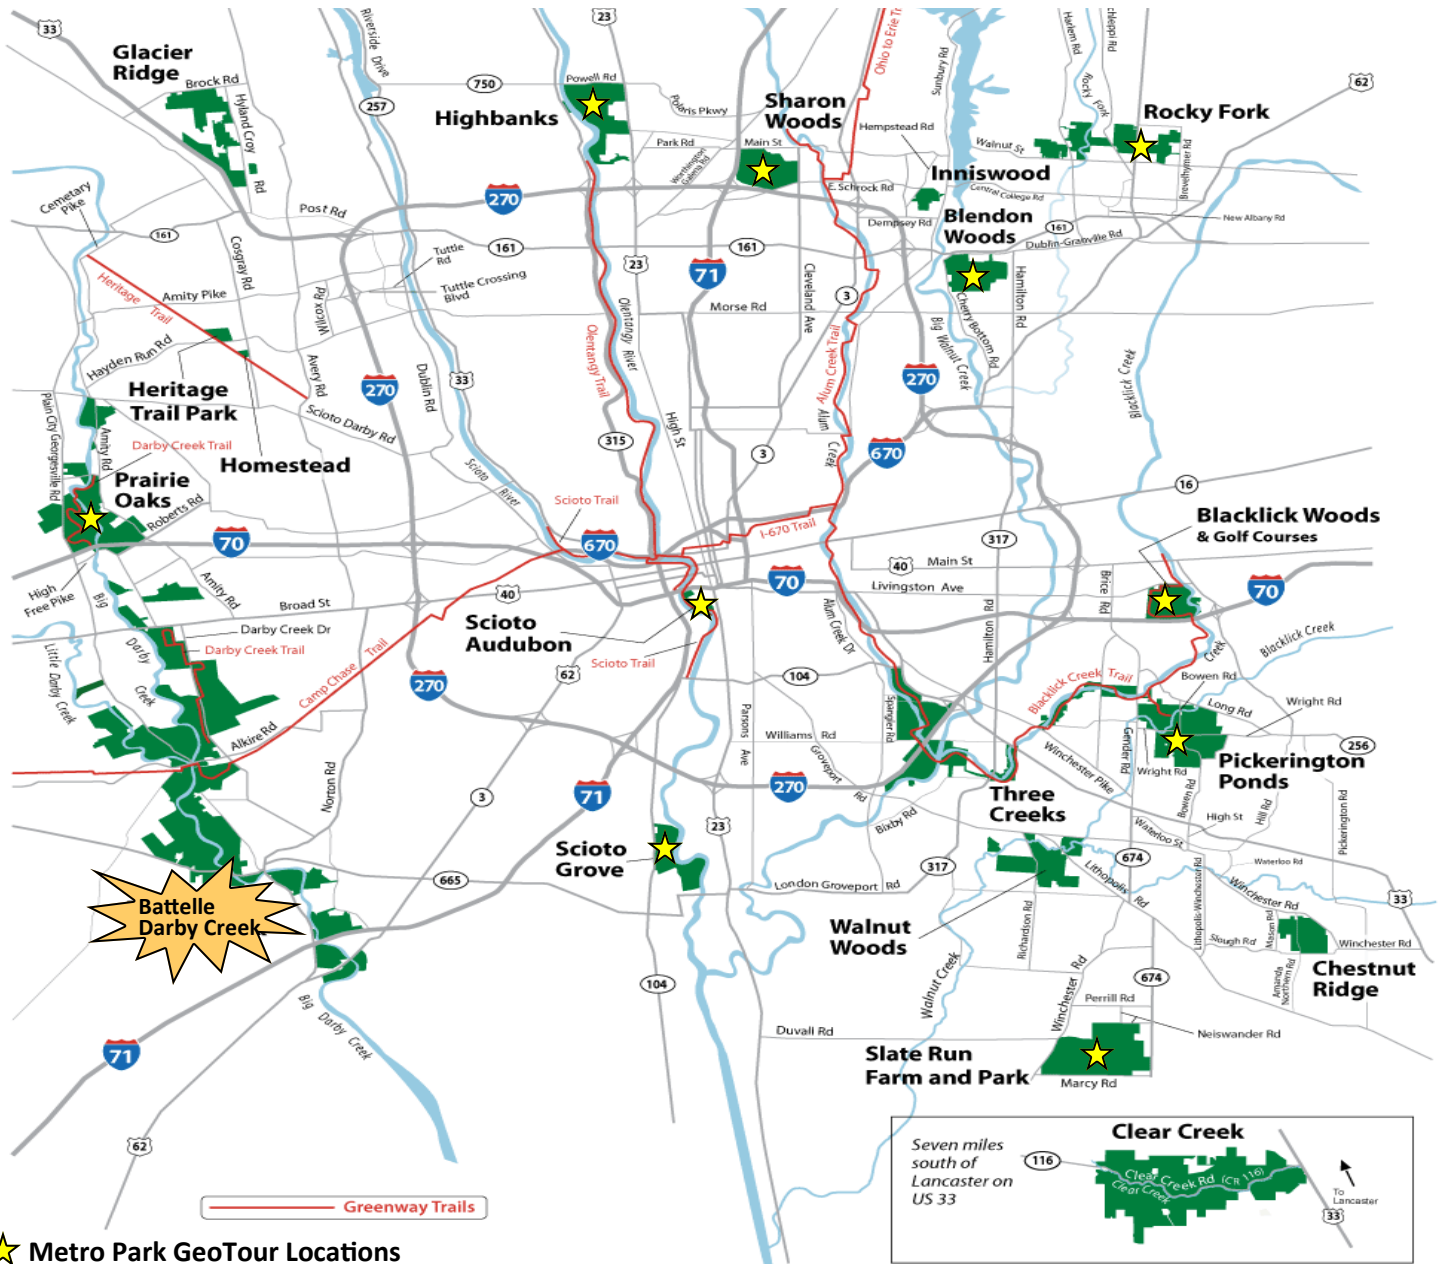

Uncover Metro Parks GeoTour

Discover the natural hidden gems of Metro Parks, as you explore 10 areas on this ADA accessible treasure hunt.

★ Metro Park GeoTour Locations

How to participate:

- Go to www.geocaching.com to sign up for a free membership and create a cache handle.
- Go to coord.info.gt87 for a complete list of caches and more detailed information.
- Don't forget to write down the code word found inside each cache container!
- Once you find all 10 caches and have logged them on www.geocaching.com, fill out the online passport to reveal the coordinates for the **final cache** and receive your Metro Parks Path Tag.

Contact Information:
Park Questions- 614.891.0700 M-F 8:30am- 4pm
GeoTrail Questions- GeocacheAtMetroParks@gmail.com