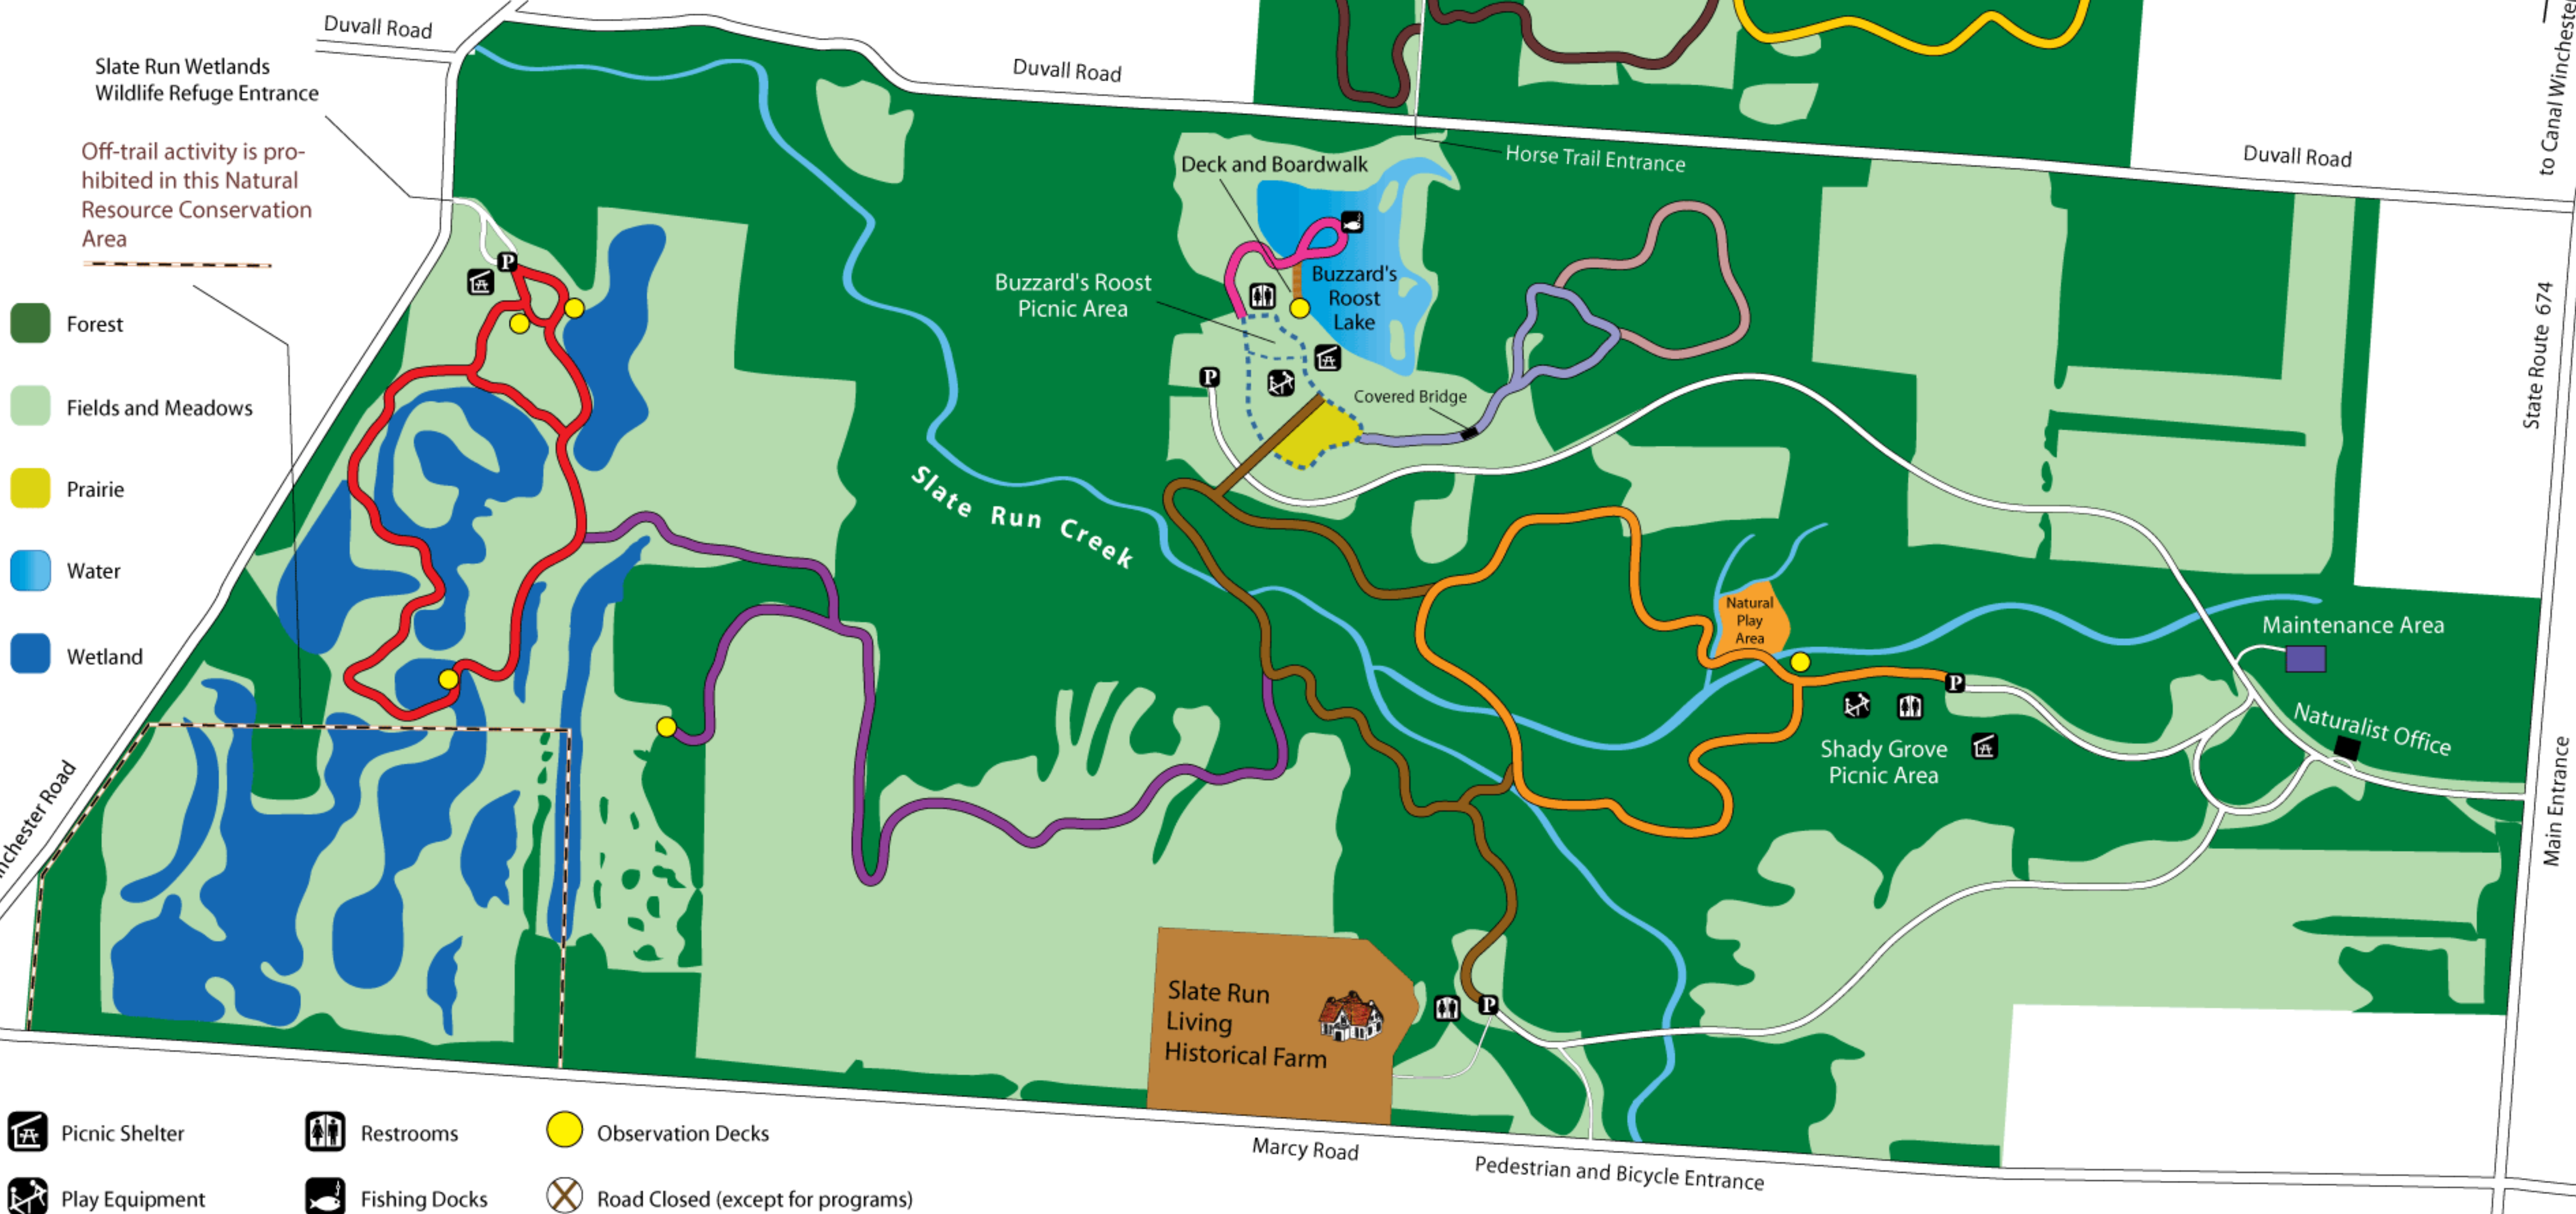

Slate Run Metro Park

	Sassafras Horse Trail 2.5 miles		Covered Bridge Trail 0.5 miles
	Camp Starview Trail 2 miles		Lake Trail 0.4 miles
	Shagbark Trail 0.5 miles		Kokomo Wetland Trail 1.5 miles
	Sugar Maple Trail 1.4 miles		Bobolink Grassland Trail 3 miles (return trip)
	Five Oaks Trail 1.5 miles		Connector Trails

	Picnic Shelter		Restrooms		Observation Decks
	Play Equipment		Fishing Docks		Road Closed (except for programs)