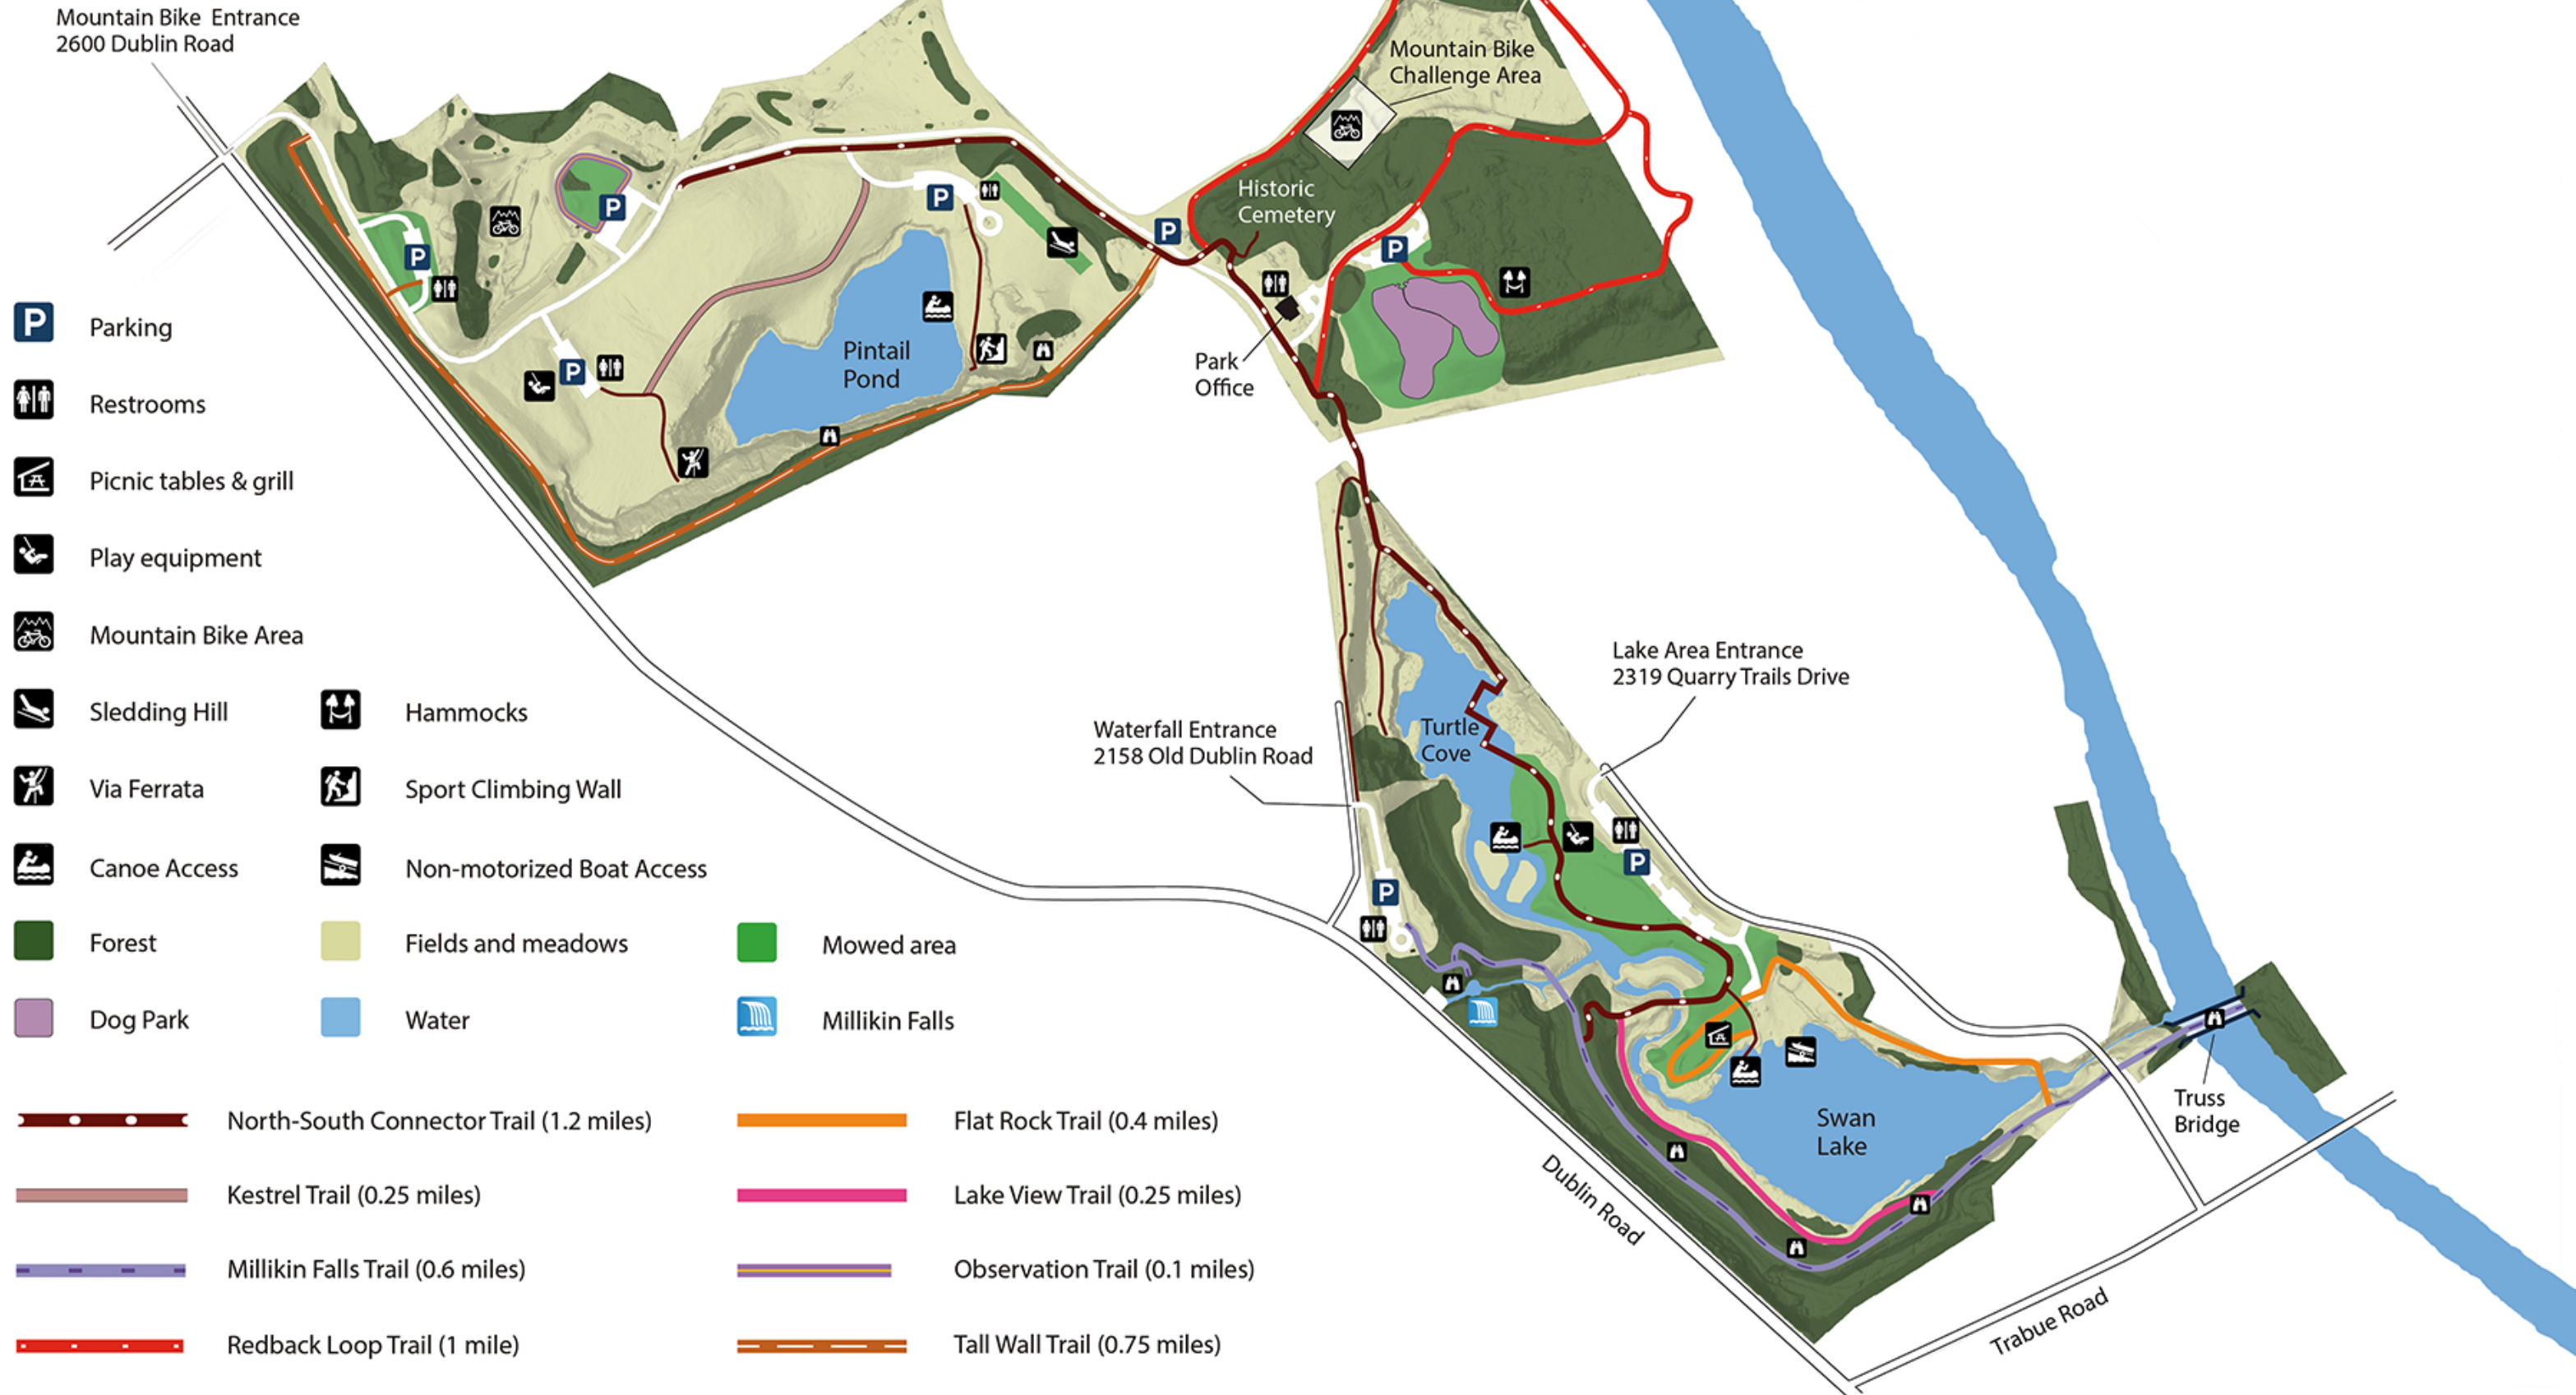

# Quarry Trails Metro Park

Mountain Bike Entrance  
2600 Dublin Road

Mountain Bike  
Challenge Area

Historic  
Cemetery

Pintail  
Pond

Park  
Office

Lake Area Entrance  
2319 Quarry Trails Drive

Waterfall Entrance  
2158 Old Dublin Road

Turtle  
Cove

Swan  
Lake

Truss  
Bridge

Dublin Road

Trabue Road

**P** Parking

Restrooms

Picnic tables & grill

Sport Climbing Wall

Non-motorized Boat Access

Fields and meadows

Water

Mowed area

Millikin Falls

North-South Connector Trail (1.2 miles)

Kestrel Trail (0.25 miles)

Millikin Falls Trail (0.6 miles)

Redback Loop Trail (1 mile)

Flat Rock Trail (0.4 miles)

Lake View Trail (0.25 miles)

Observation Trail (0.1 miles)

Tall Wall Trail (0.75 miles)