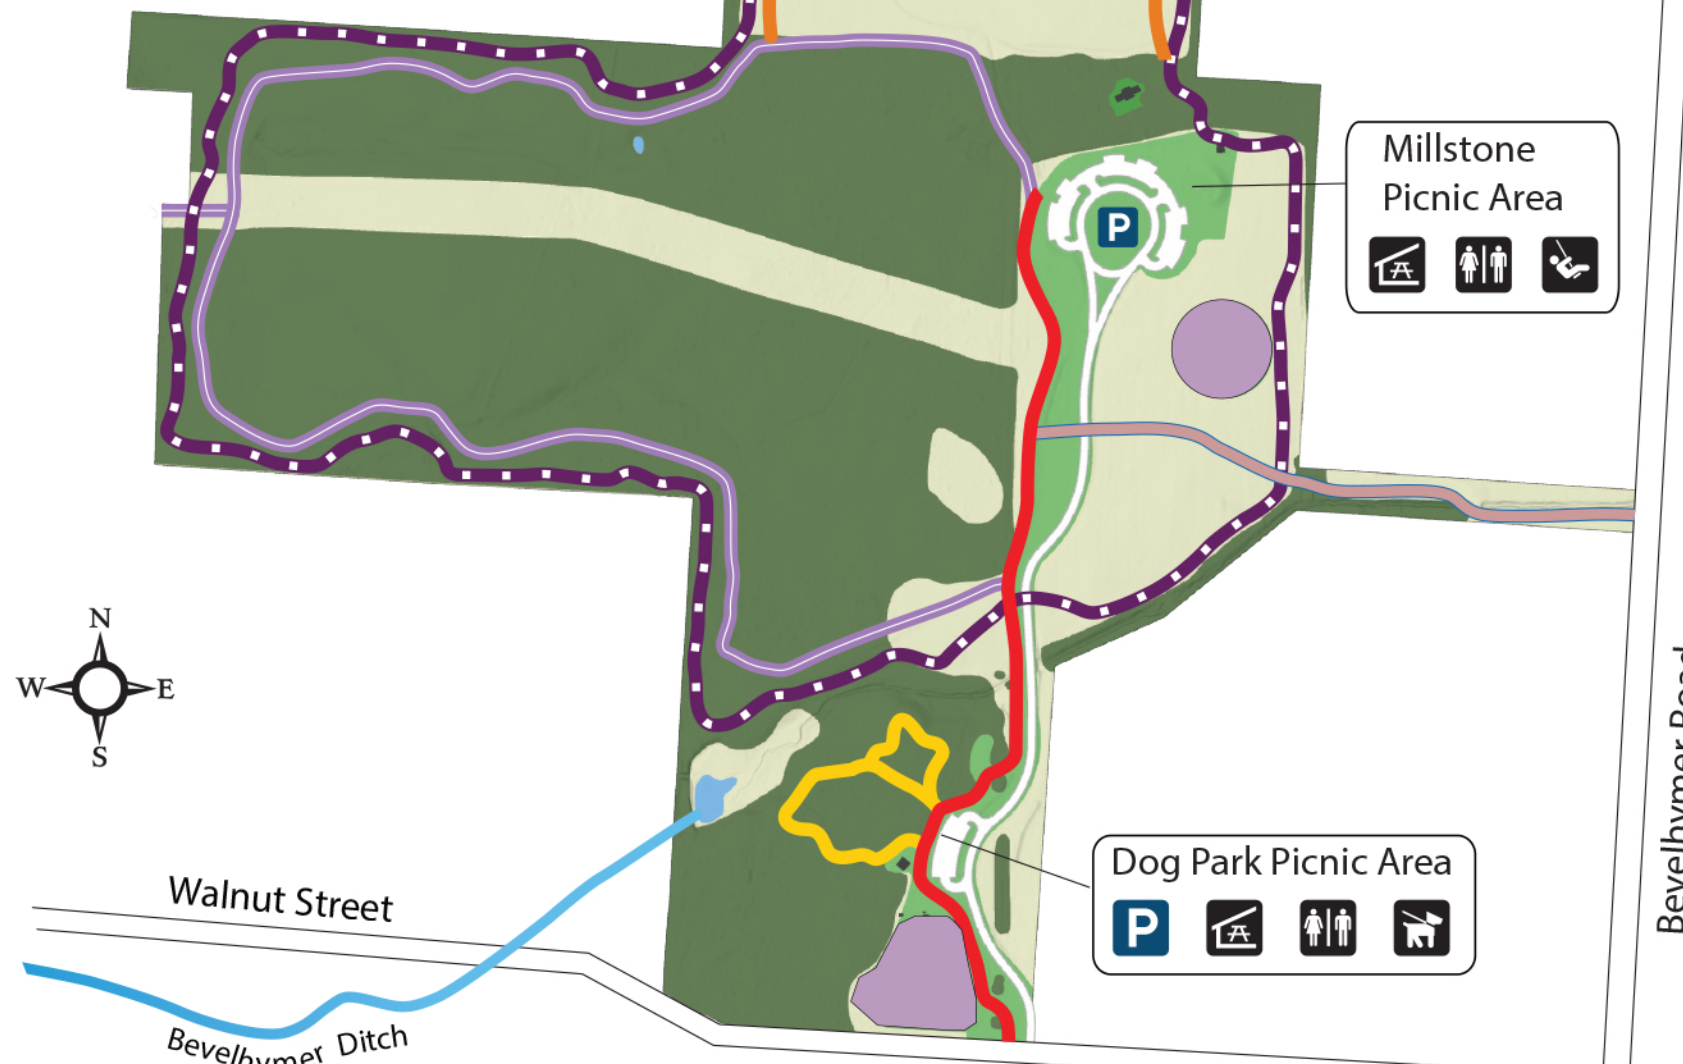

Rocky Fork Metro Park

Trails area

- Fields and meadows
- Forest
- Mowed area
- Picnic tables & grill
- Play equipment
- Restrooms
- Water
- Dog Park

- Beech Woodland Trail (1.25 miles)
- Bevelhymer Trail (0.5 miles)
- Bridle Trail (3 miles)
- Dog Trail (0.3 miles)
- Millstone Connector Trail (0.5 miles)
- North Meadow Trail (1 mile)

Bevelhymer Road